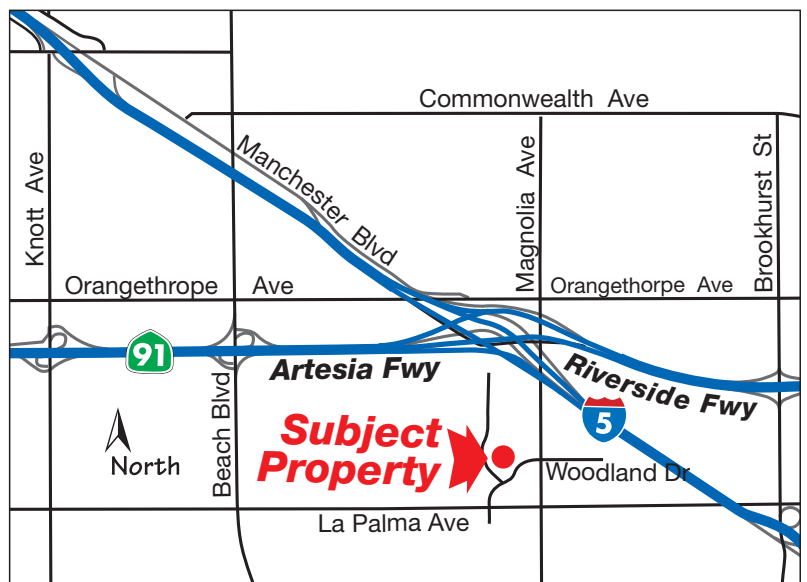

2613 Woodland Dr., Anaheim, CA

Woodland Drive

Contact Exclusive Agent:

Joel E. McCabe

jmccabe@mccabeco.net

Tel. 562-926-3400 • Fax. 562-926-1153

17326 Edwards Road
Suite 220

Cerritos, California 90703