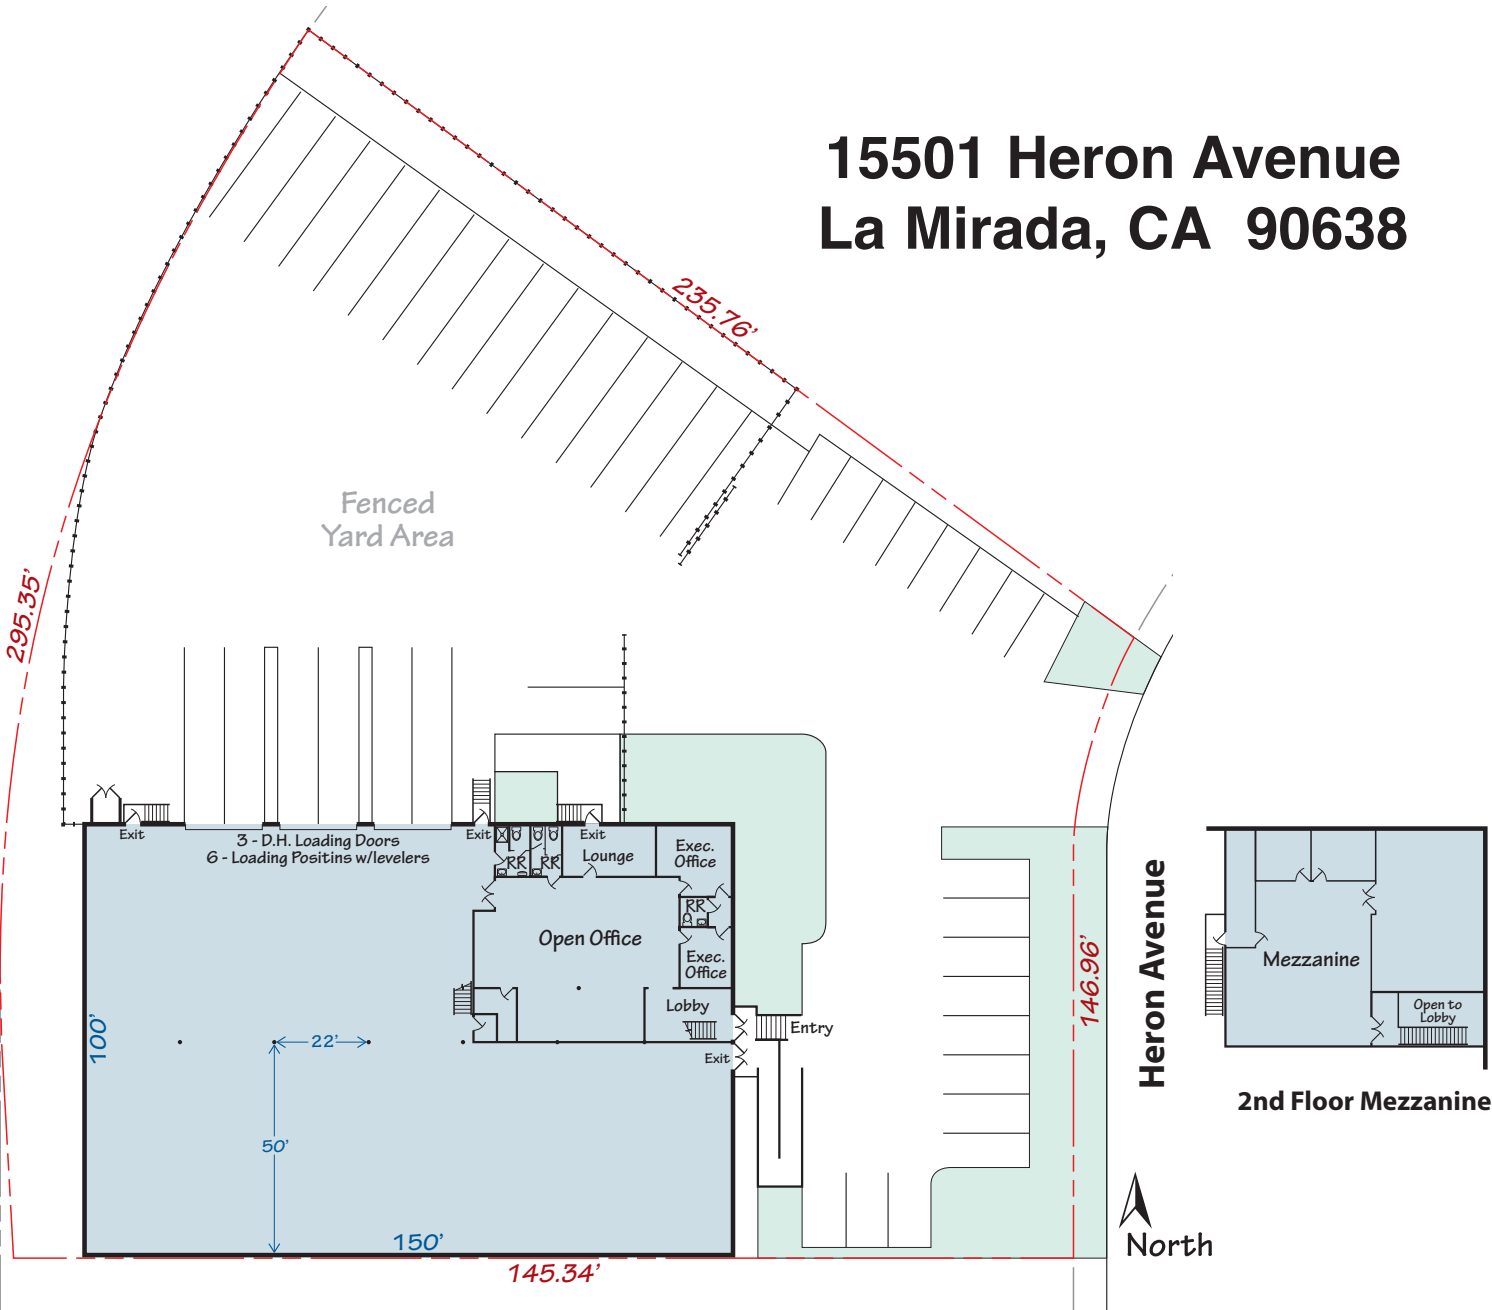

15501 Heron Avenue La Mirada, CA 90638

Contact Exclusive Agent:
Joel E. McCabe
 jmccabe@mccabeco.net
562-926-3400
 Cell 562-233-2703
 Fax 562-356-9434

10350 Heritage Park Drive, Suite 205
 Santa Fe Springs, CA 90670